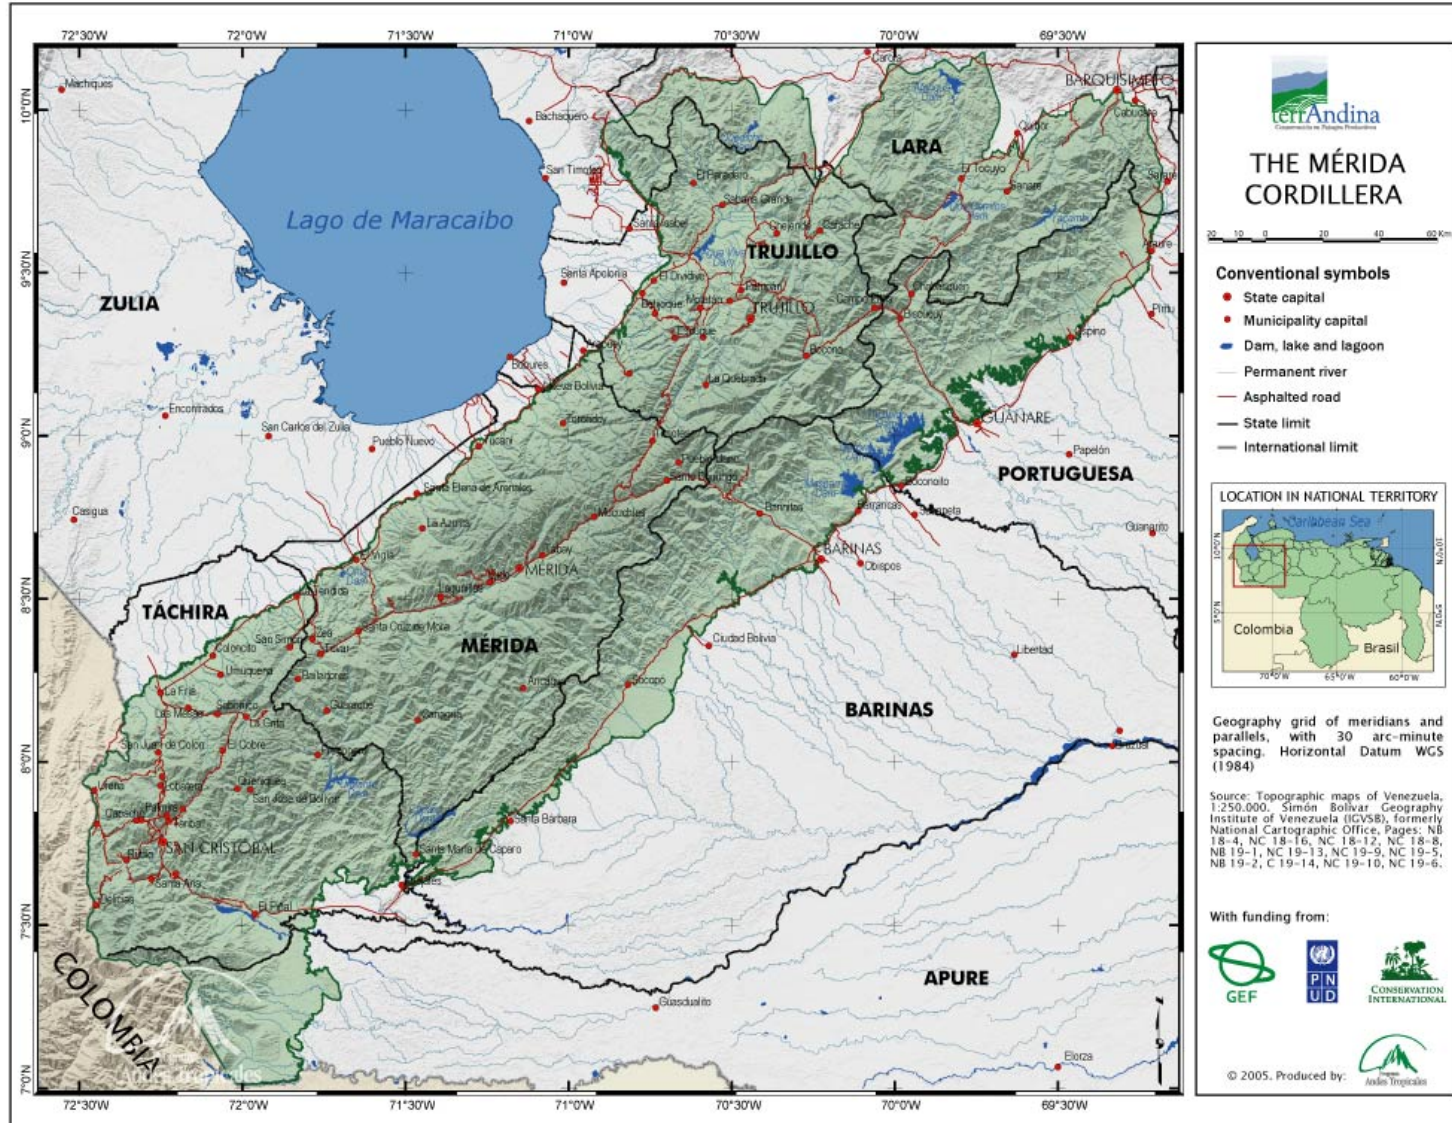

Map 1. The Mérida Cordillera within the Northern Andes Bioregion

Map 2. The Mérida Cordillera

Map 3. Political and administrative divisions

Map 4. Ecological units of The Mérida Cordillera

Map 5. Vegetation cover on The Mérida Cordillera

Map 6. Vegetation cover within the CCRZ

Map 7. Reservoir drainage basins in the CCRZ

Map 8. Area of the CCRZ within National Parks

Map 9. Pilot and replication areas for productive systems in the CCRZ

Map 10. Conservation value of forests as a criterion for selection of pilot municipalities

Map 11. Pilot municipalities and target area for initial replication at municipal level