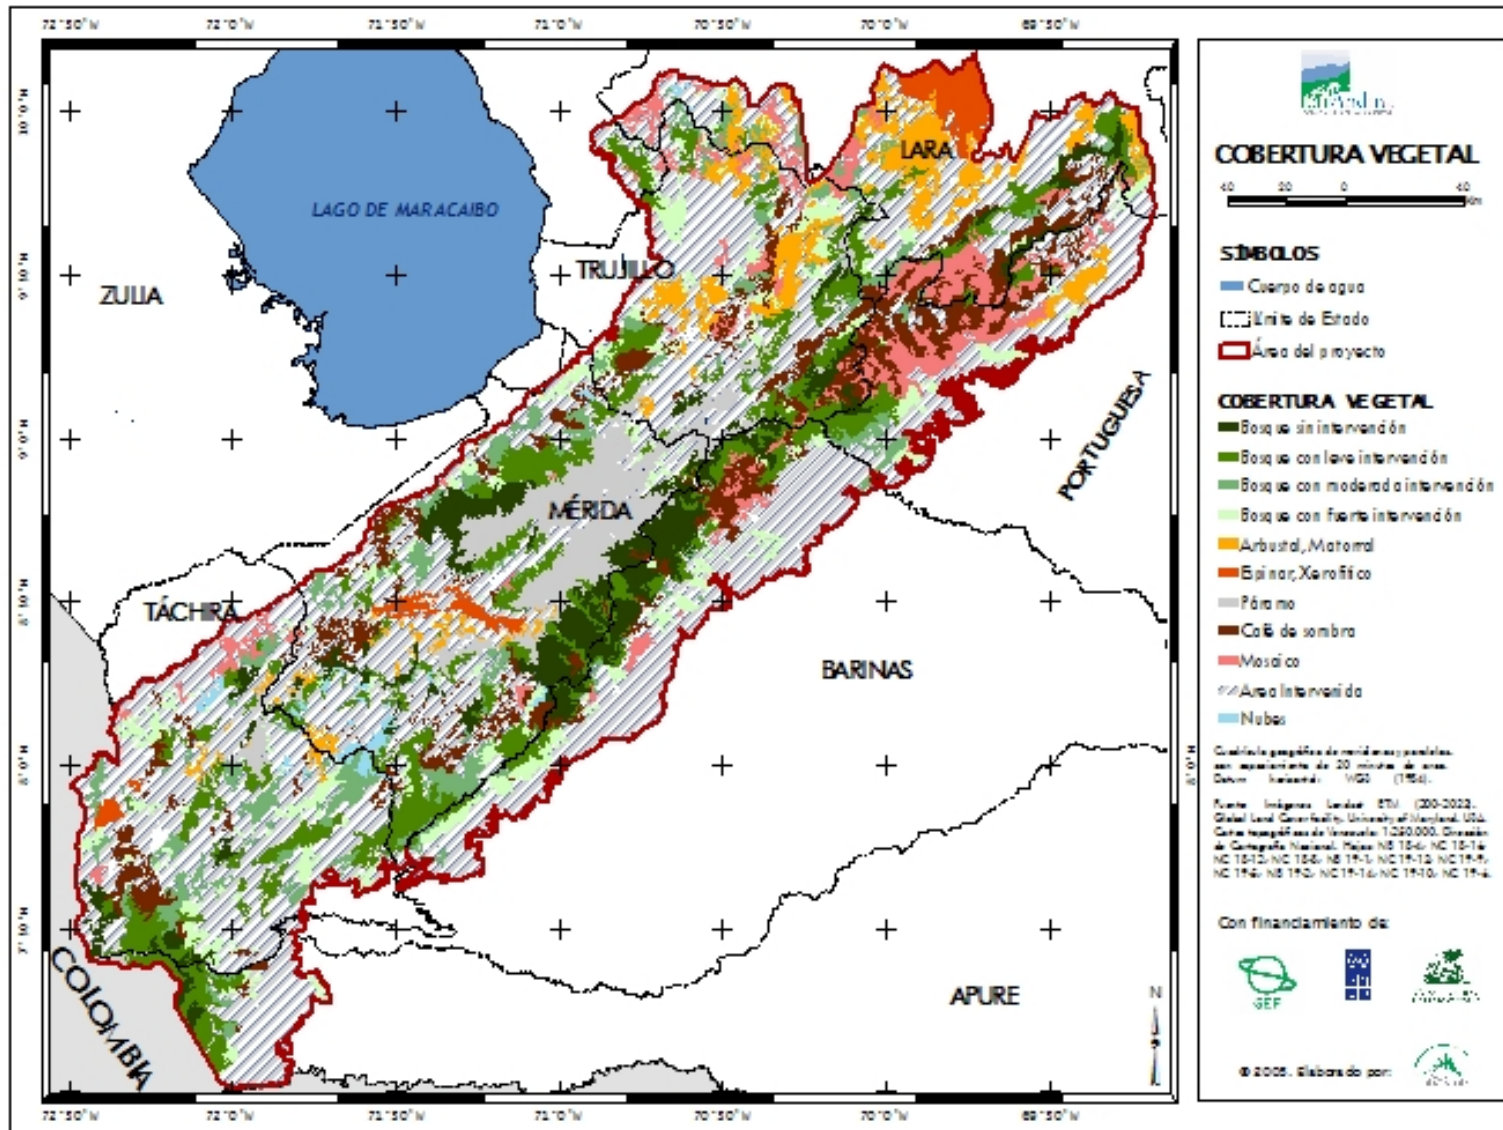

Map 1. The Mérida Cordillera within the Northern Andes Bioregion

Map 2. The Mérida Cordillera

Map 3. Political and administrative divisions

Map 4. Ecological units of The Mérida Cordillera

Map 5. Vegetation cover on The Mérida Cordillera

Map 6. Vegetation cover within the CCRZ

Map 7. Reservoir drainage basins in the CCRZ

Map 8. Area of the CCRZ within National Parks

Map 9. Pilot and replication areas for productive systems in the CCRZ

Map 10. Conservation value of forests as a criterion for selection of pilot municipalities

Map 11. Pilot municipalities and target area for initial replication at municipal level