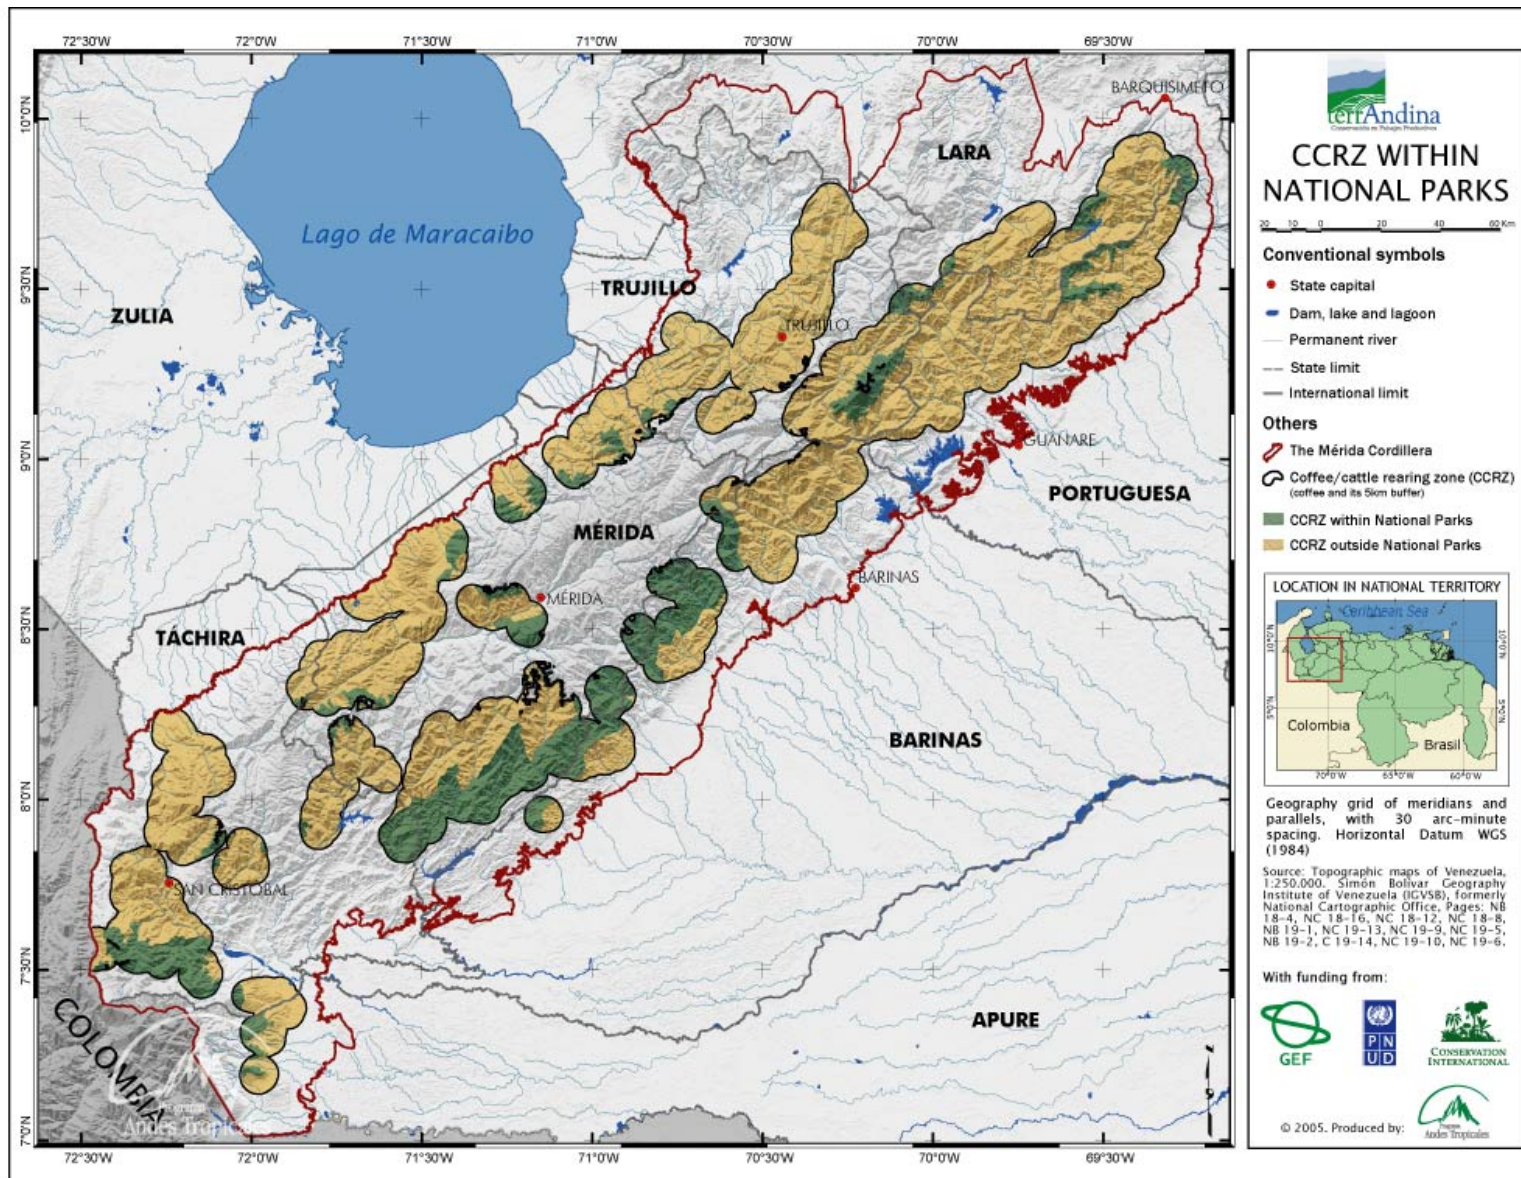

Map 1. The Mérida Cordillera within the Northern Andes Bioregion

Map 2. The Mérida Cordillera

Map 3. Political and administrative divisions

Map 4. Ecological units of The Mérida Cordillera

Map 5. Vegetation cover on The Mérida Cordillera

Map 6. Vegetation cover within the CCRZ

Map 7. Reservoir drainage basins in the CCRZ

Map 8. Area of the CCRZ within National Parks

Map 9. Pilot and replication areas for productive systems in the CCRZ

Map 10. Conservation value of forests as a criterion for selection of pilot municipalities

Map 11. Pilot municipalities and target area for initial replication at municipal level