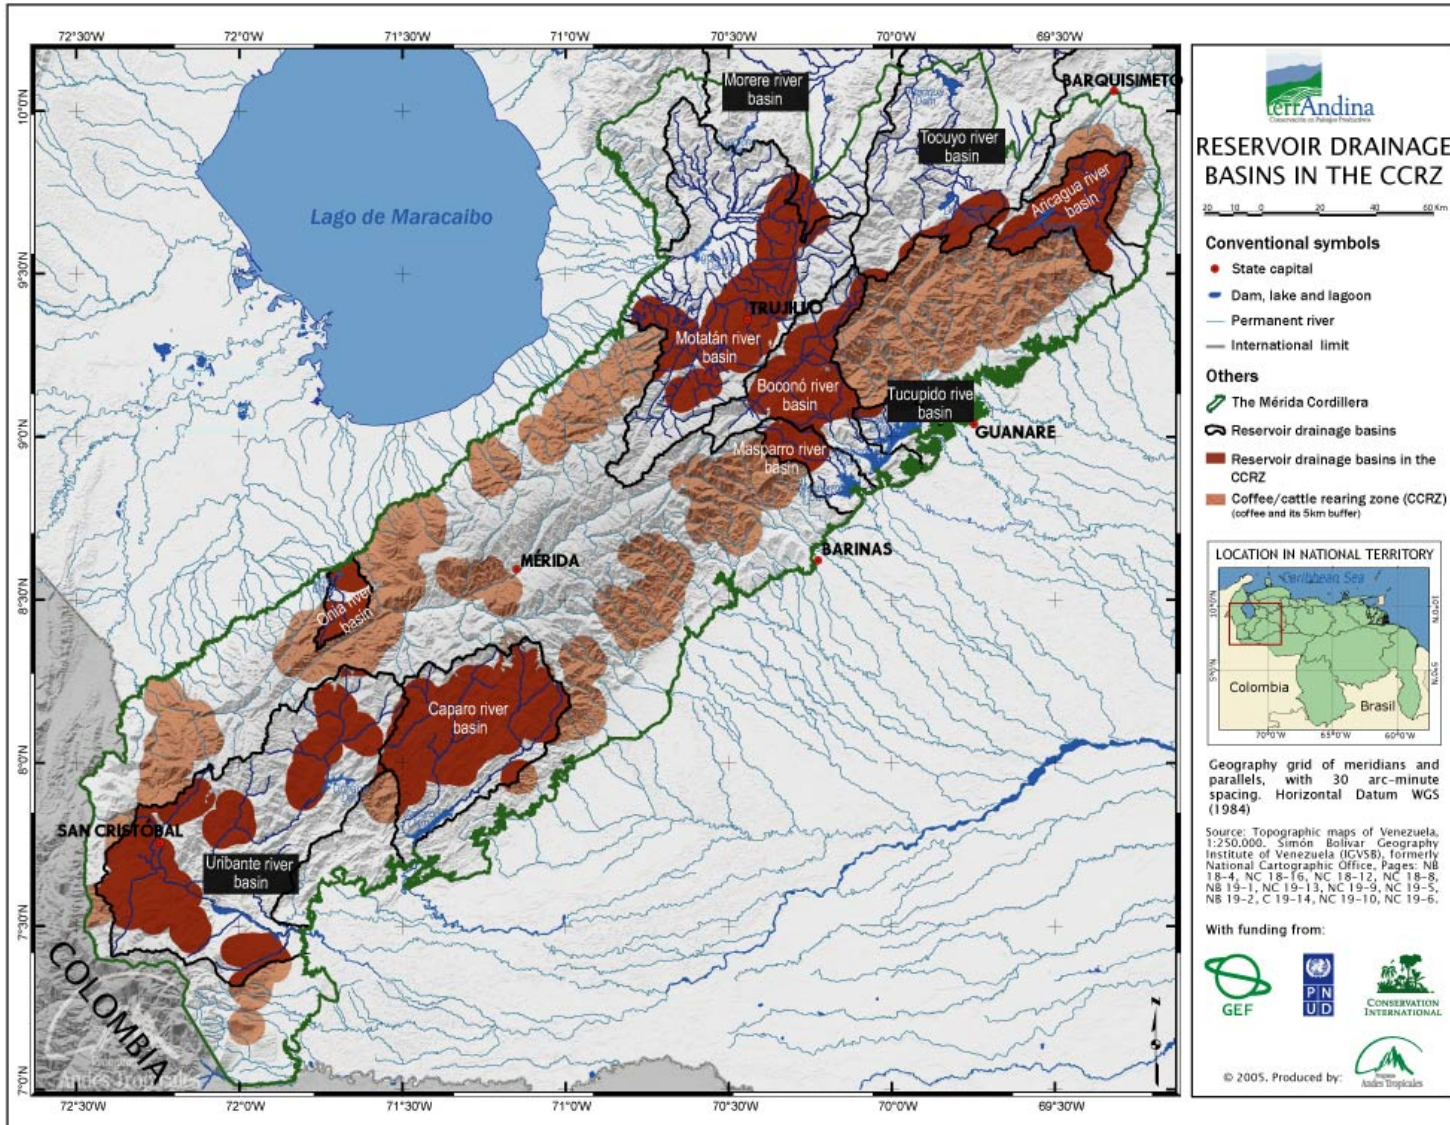

Map 1. The Mérida Cordillera within the Northern Andes Bioregion

Map 2. The Mérida Cordillera

Map 3. Political and administrative divisions

Map 4. Ecological units of The Mérida Cordillera

Map 5. Vegetation cover on The Mérida Cordillera

Map 6. Vegetation cover within the CCRZ

Map 7. Reservoir drainage basins in the CCRZ

Map 8. Area of the CCRZ within National Parks

Map 9. Pilot and replication areas for productive systems in the CCRZ

Map 10. Conservation value of forests as a criterion for selection of pilot municipalities

Map 11. Pilot municipalities and target area for initial replication at municipal level