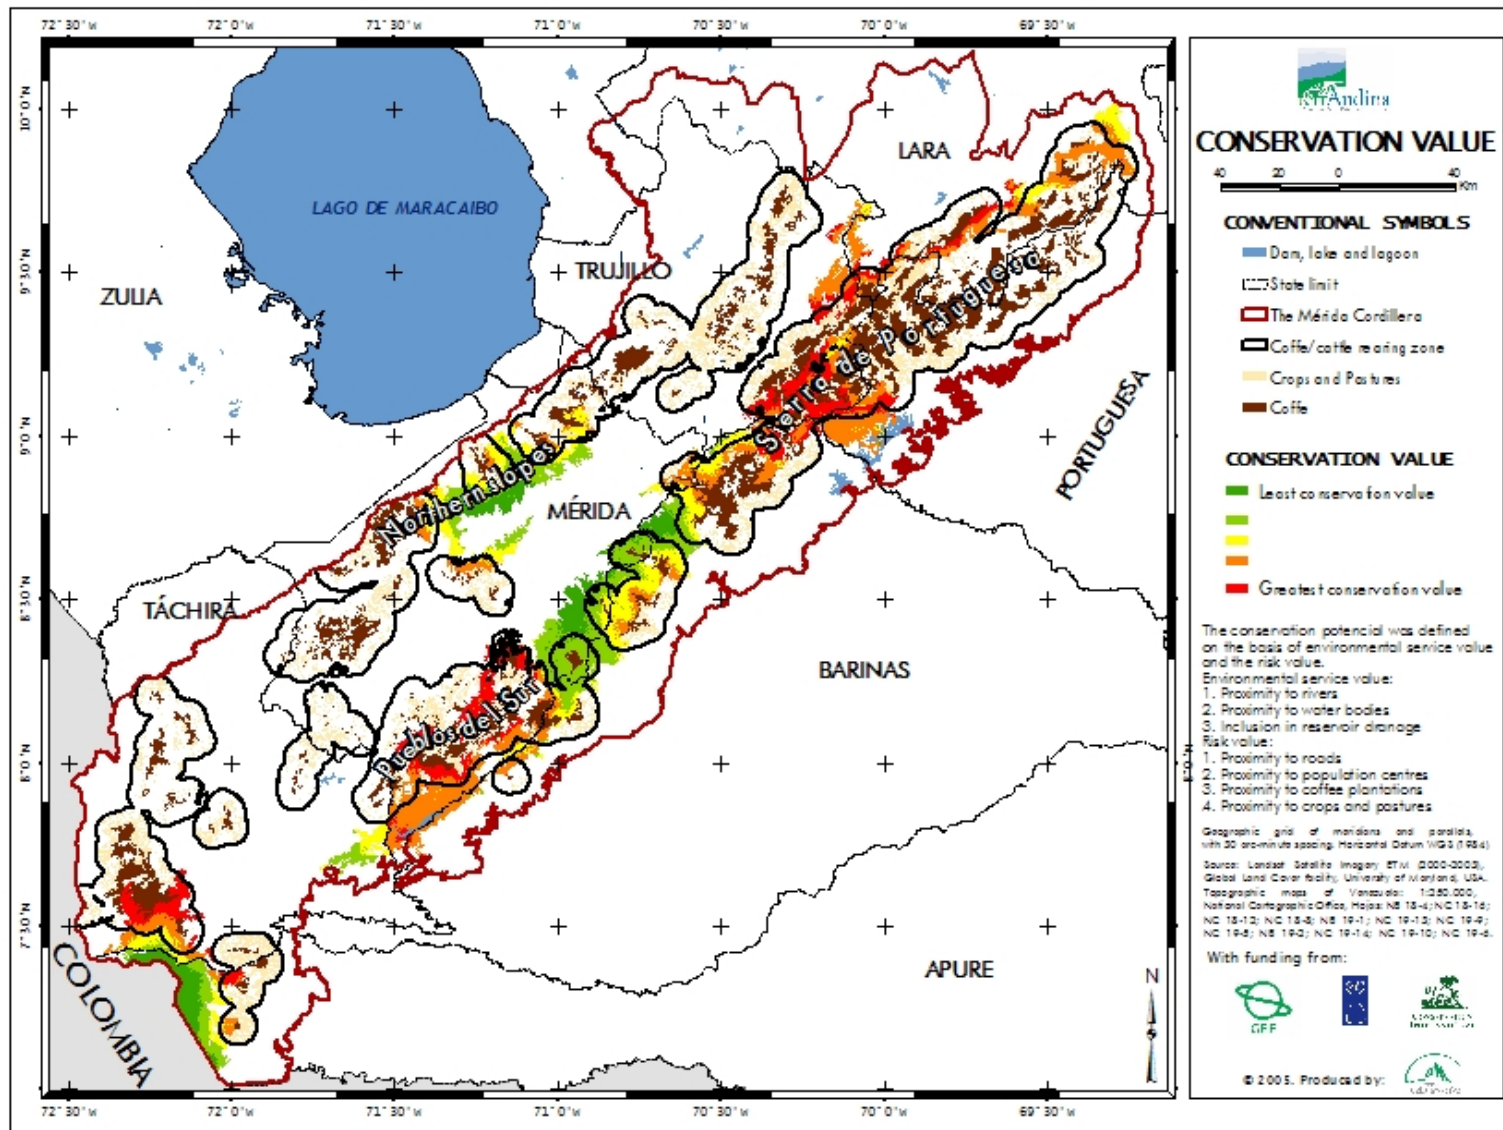

Map 1. The Mérida Cordillera within the Northern Andes Bioregion

Map 2. The Mérida Cordillera

Map 3. Political and administrative divisions

Map 4. Ecological units of The Mérida Cordillera

Map 5. Vegetation cover on The Mérida Cordillera

Map 6. Vegetation cover within the CCRZ

Map 7. Reservoir drainage basins in the CCRZ

Map 8. Area of the CCRZ within National Parks

Map 9. Pilot and replication areas for productive systems in the CCRZ

Map 10. Conservation value of forests as a criterion for selection of pilot municipalities

Map 11. Pilot municipalities and target area for initial replication at municipal level