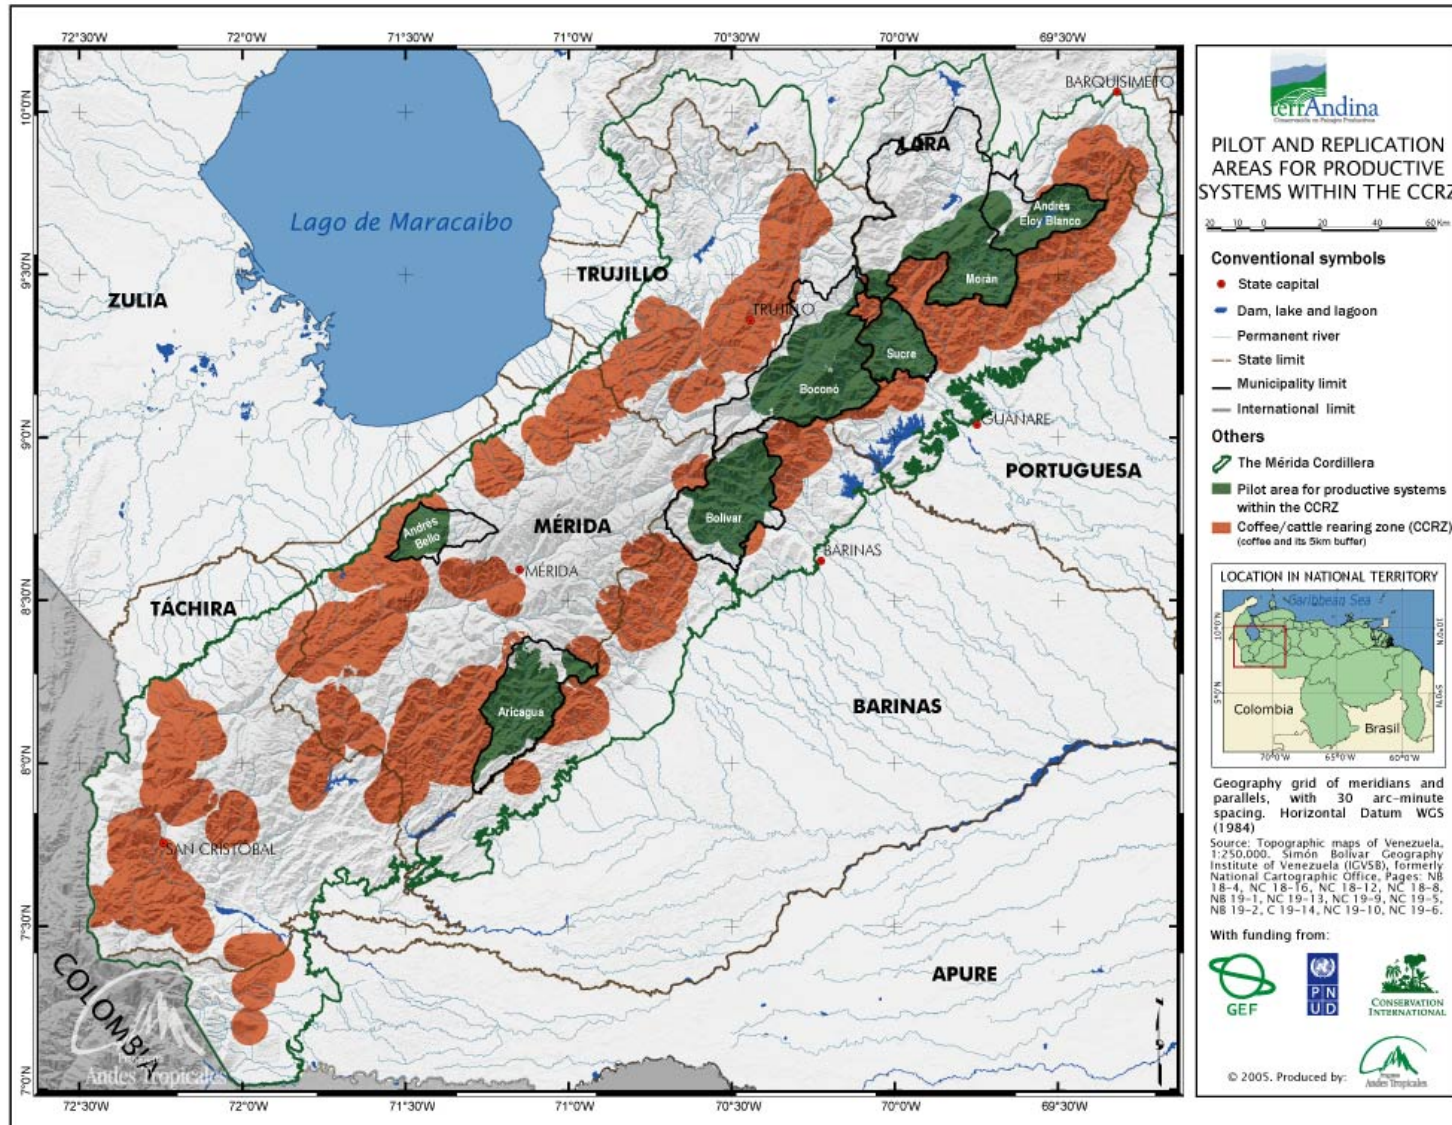

Map 1. The Mérida Cordillera within the Northern Andes Bioregion

Map 2. The Mérida Cordillera

Map 3. Political and administrative divisions

Map 4. Ecological units of The Mérida Cordillera

Map 5. Vegetation cover on The Mérida Cordillera

Map 6. Vegetation cover within the CCRZ

Map 7. Reservoir drainage basins in the CCRZ

Map 8. Area of the CCRZ within National Parks

Map 9. Pilot and replication areas for productive systems in the CCRZ

Map 10. Conservation value of forests as a criterion for selection of pilot municipalities

Map 11. Pilot municipalities and target area for initial replication at municipal level