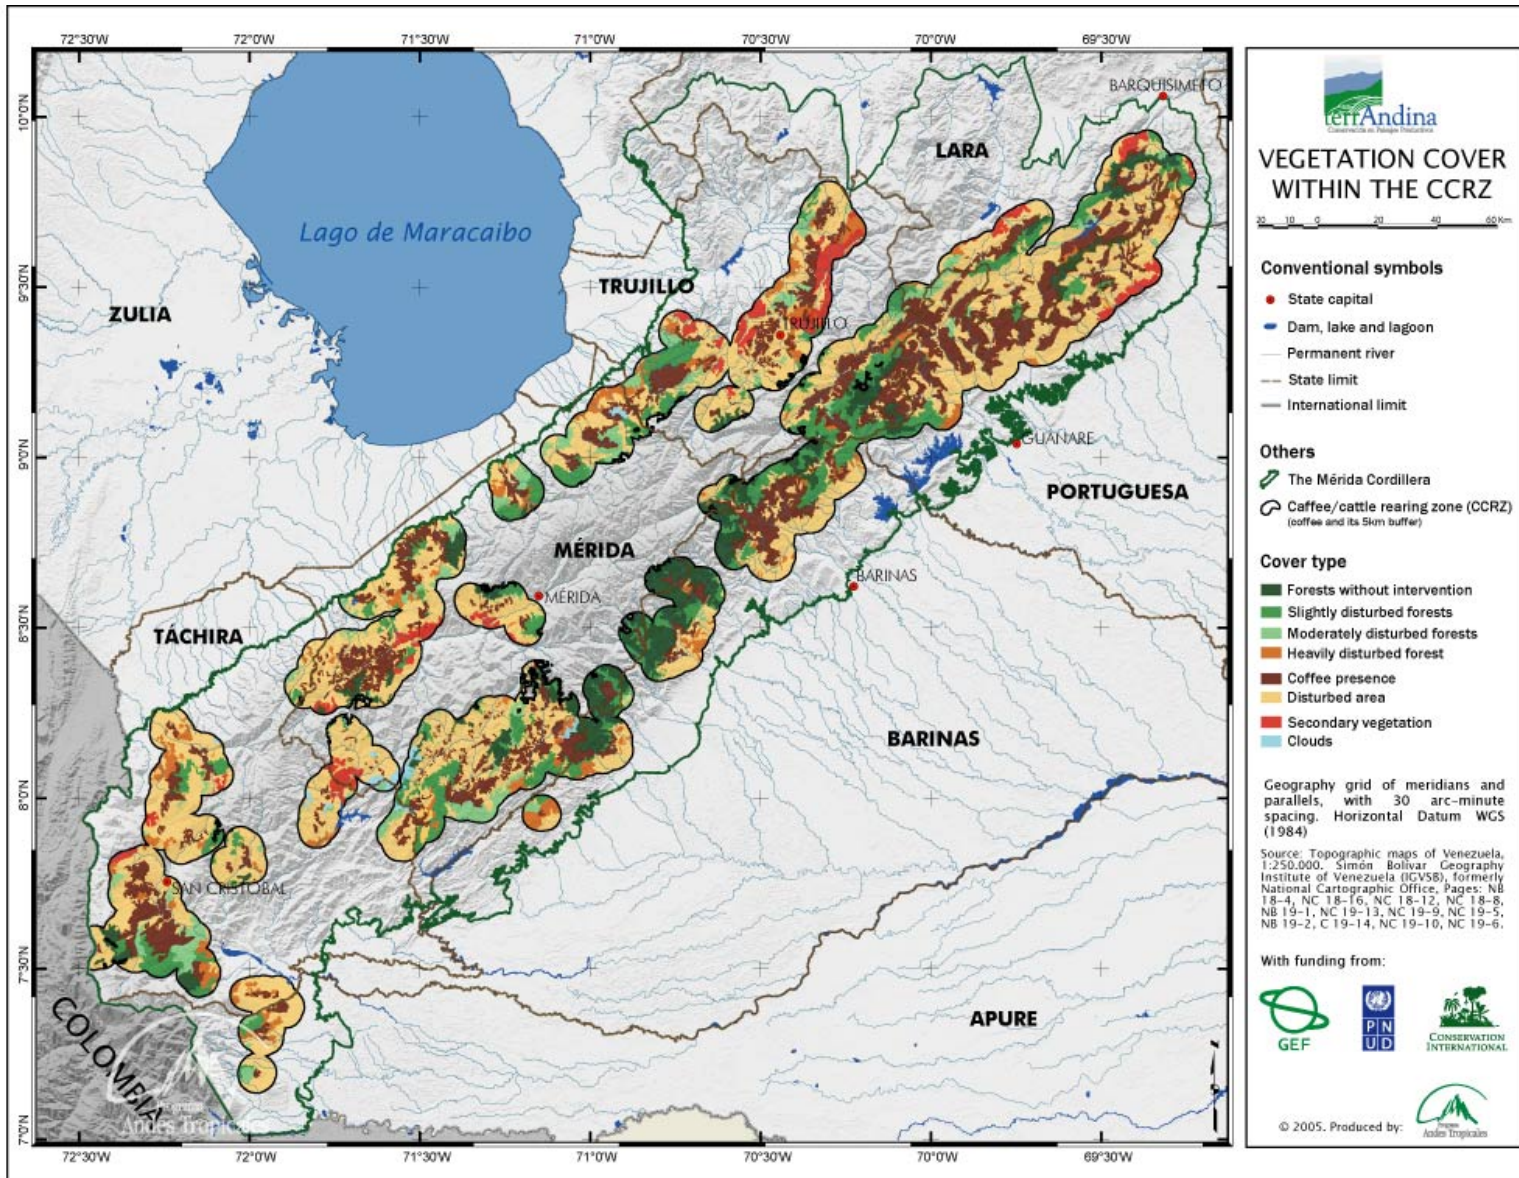

Map 1. The Mérida Cordillera within the Northern Andes Bioregion

Map 2. The Mérida Cordillera

Map 3. Political and administrative divisions

Map 4. Ecological units of The Mérida Cordillera

Map 5. Vegetation cover on The Mérida Cordillera

Map 6. Vegetation cover within the CCRZ

Map 7. Reservoir drainage basins in the CCRZ

Map 8. Area of the CCRZ within National Parks

Map 9. Pilot and replication areas for productive systems in the CCRZ

Map 10. Conservation value of forests as a criterion for selection of pilot municipalities

Map 11. Pilot municipalities and target area for initial replication at municipal level