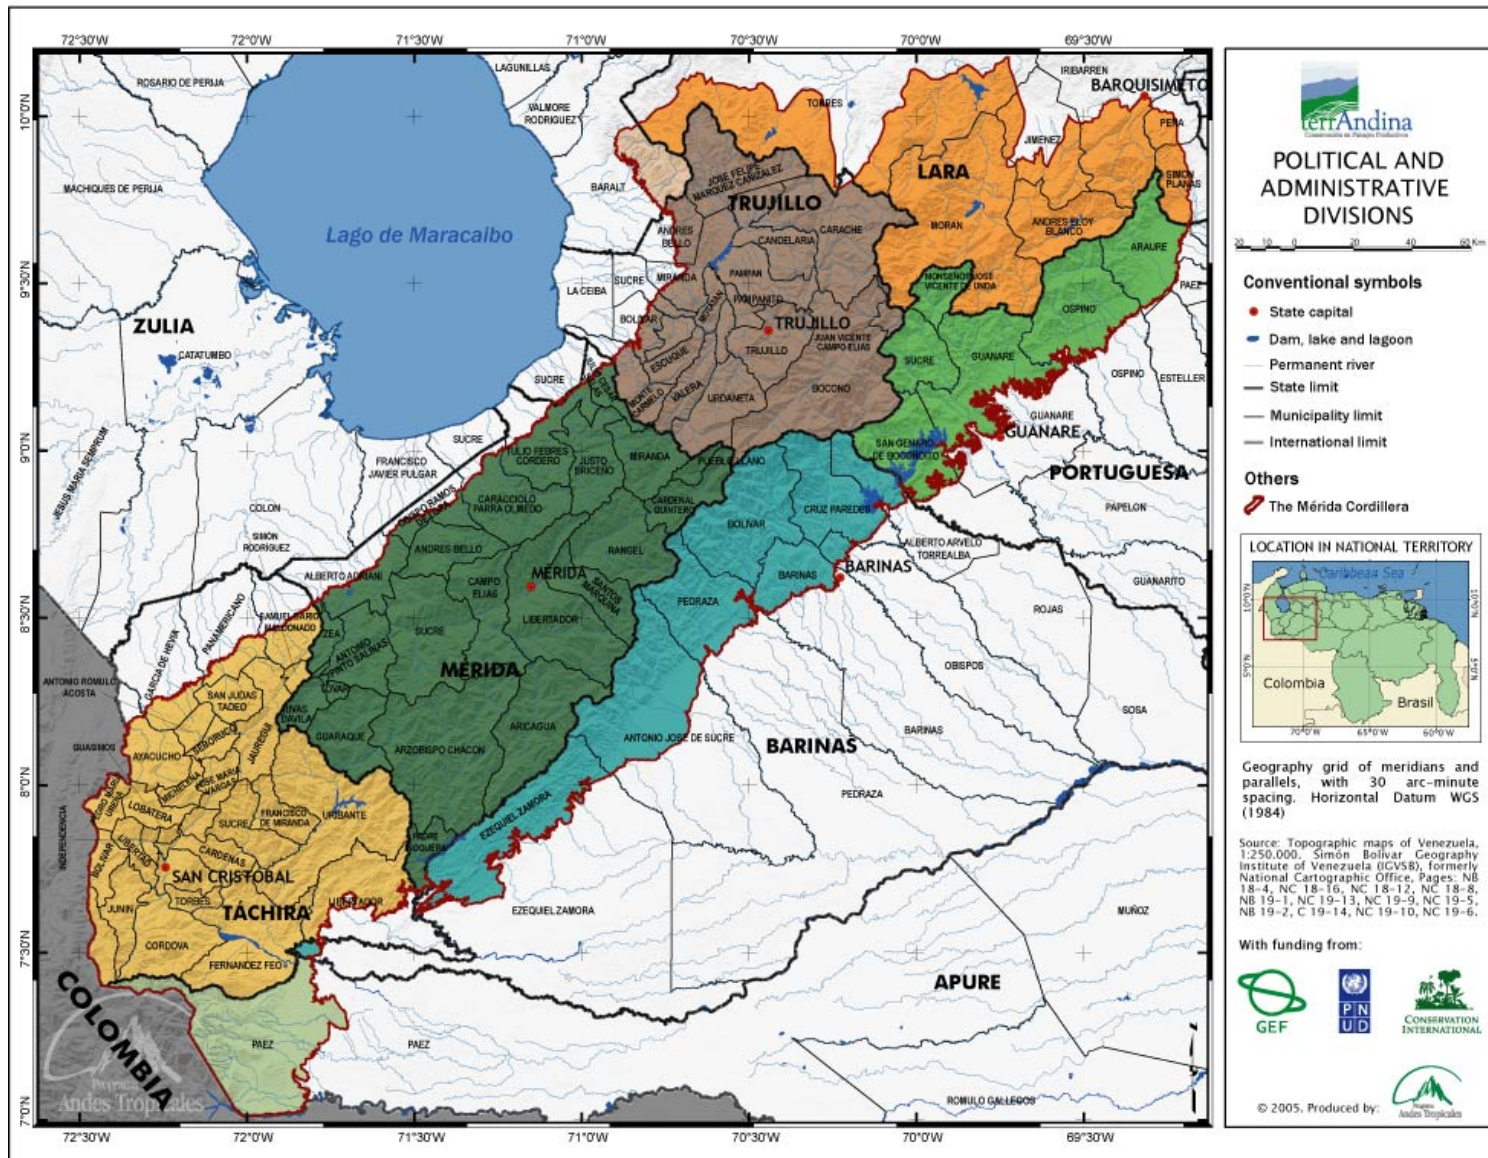

Map 1. The Mérida Cordillera within the Northern Andes Bioregion

Map 2. The Mérida Cordillera

Map 3. Political and administrative divisions

Map 4. Ecological units of The Mérida Cordillera

Map 5. Vegetation cover on The Mérida Cordillera

Map 6. Vegetation cover within the CCRZ

Map 7. Reservoir drainage basins in the CCRZ

Map 8. Area of the CCRZ within National Parks

Map 9. Pilot and replication areas for productive systems in the CCRZ

Map 10. Conservation value of forests as a criterion for selection of pilot municipalities

Map 11. Pilot municipalities and target area for initial replication at municipal level