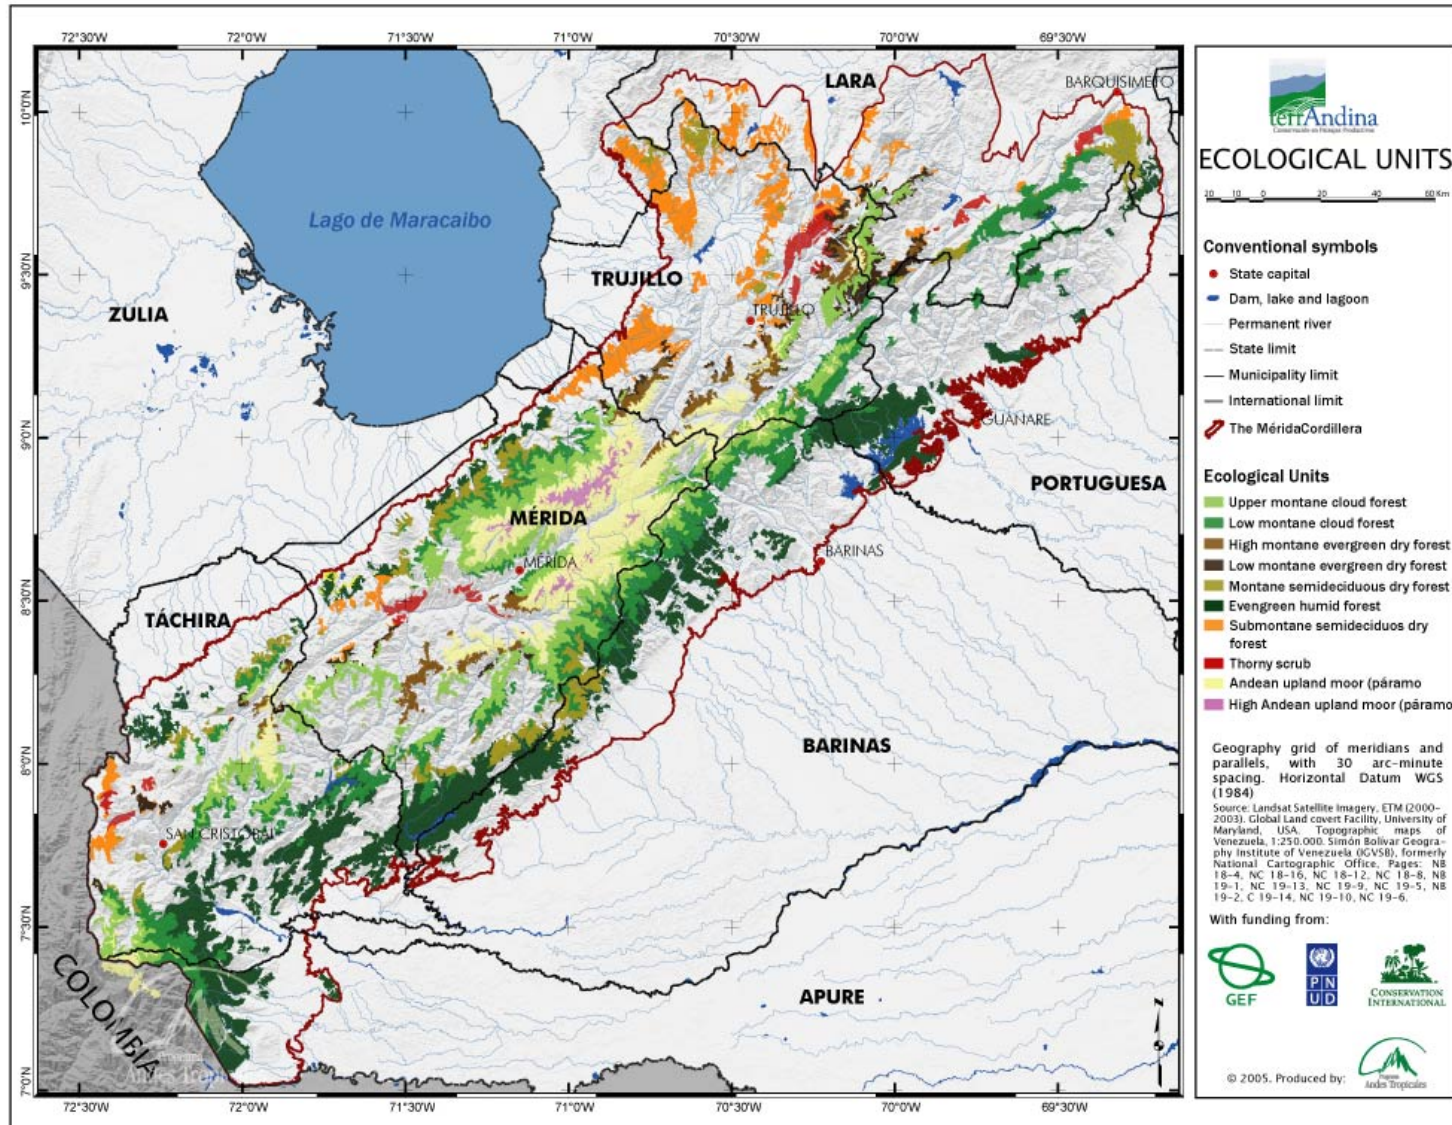

Map 1. The Mérida Cordillera within the Northern Andes Bioregion

Map 2. The Mérida Cordillera

Map 3. Political and administrative divisions

Map 4. Ecological units of The Mérida Cordillera

Map 5. Vegetation cover on The Mérida Cordillera

Map 6. Vegetation cover within the CCRZ

Map 7. Reservoir drainage basins in the CCRZ

Map 8. Area of the CCRZ within National Parks

Map 9. Pilot and replication areas for productive systems in the CCRZ

Map 10. Conservation value of forests as a criterion for selection of pilot municipalities

Map 11. Pilot municipalities and target area for initial replication at municipal level